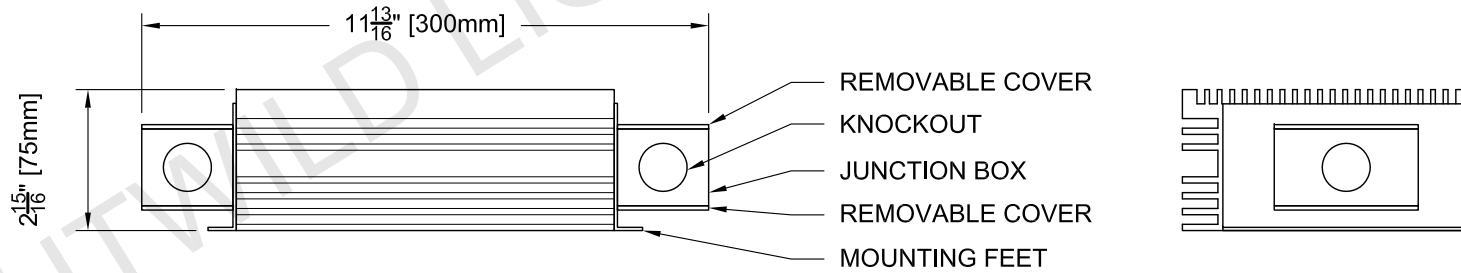

INCOMING WIRING
100-240 VAC
47-63 HZ

TOP VIEW

SIDE VIEW

END VIEW

FIXTURES ARE SUBJECT TO CHANGE WITHOUT NOTICE.

LIGHTWILD IS THE OWNER OF ALL COPYRIGHT AND ALL OTHER INTELLECTUAL PROPERTY RIGHTS IN THIS DRAWING AND SHALL ONLY BE USED FOR PURPOSES SET OUT AND APPROVED BY LIGHTWILD. ANY ATTEMPT TO COPY OR DISTRIBUTE THIS DOCUMENT, IN WHOLE OR IN PART, OR TO USE THIS DOCUMENT WITHOUT THE EXPRESS WRITTEN APPROVAL OF LIGHTWILD IS PROHIBITED. COPYRIGHT © 2008 LIGHTWILD

LIGHTWILD

7320 W 162ND ST.
OVERLAND PARK, KS 66085
913-851-3000

CUSTOMER DRAWING
PSO3 - EXTERIOR RATED THREE
OUTPUT POWER SUPPLY
ALL DIMENSIONS ARE APPROXIMATE

REV: 00	DATE: 02/17/09
SCALE: 1" = 4"	SHEET: 1 OF 1