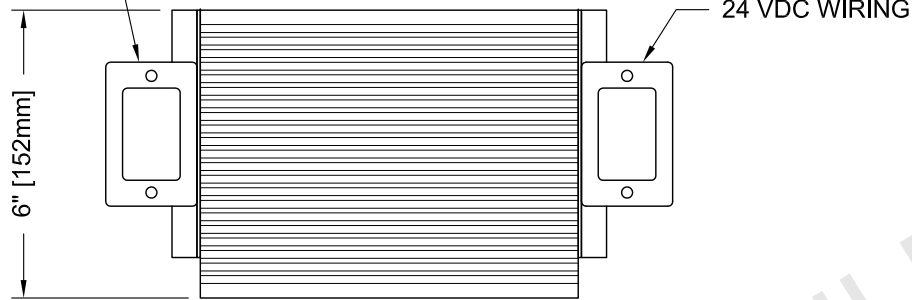

INCOMING WIRING
100-240 VAC
47-63 HZ

TOP VIEW

SIDE VIEW

END VIEW

FIXTURES ARE SUBJECT TO CHANGE WITHOUT NOTICE.

LIGHTWILD IS THE OWNER OF ALL COPYRIGHT AND ALL OTHER INTELLECTUAL PROPERTY RIGHTS IN THIS DRAWING AND SHALL ONLY BE USED FOR PURPOSES SET OUT AND APPROVED BY LIGHTWILD. ANY ATTEMPT TO COPY OR DISTRIBUTE THIS DOCUMENT, IN WHOLE OR IN PART, OR TO USE THIS DOCUMENT WITHOUT THE EXPRESS WRITTEN APPROVAL OF LIGHTWILD IS PROHIBITED. COPYRIGHT © 2008 LIGHTWILD

LIGHTWILD

7320 W 162ND ST.
OVERLAND PARK, KS 66085
913-851-3000

CUSTOMER DRAWING
PSO3 - EXTERIOR RATED THREE
OUTPUT POWER SUPPLY
ALL DIMENSIONS ARE APPROXIMATE

REV: 00	DATE: 02/17/09
SCALE: 1" = 4"	SHEET: 1 OF 1