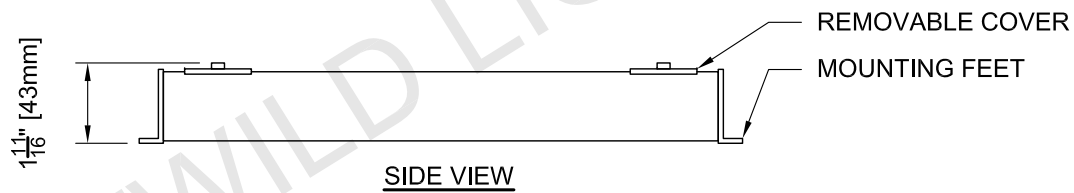

INCOMING WIRING  
 JUNCTION BOX  
 100-240 VAC / 277 VAC  
 47-63 HZ

24 VDC WIRING

FIXTURES ARE SUBJECT TO CHANGE WITHOUT NOTICE.

LIGHTWILD IS THE OWNER OF ALL COPYRIGHT AND ALL OTHER INTELLECTUAL PROPERTY RIGHTS IN THIS DRAWING AND SHALL ONLY BE USED FOR PURPOSES SET OUT AND APPROVED BY LIGHTWILD. ANY ATTEMPT TO COPY OR DISTRIBUTE THIS DOCUMENT, IN WHOLE OR IN PART, OR TO USE THIS DOCUMENT WITHOUT THE EXPRESS WRITTEN APPROVAL OF LIGHTWILD IS PROHIBITED. COPYRIGHT © 2008 LIGHTWILD

**LIGHTWILD**

7320 W 162ND ST.  
 OVERLAND PARK, KS 66085  
 913-851-3000

CUSTOMER DRAWING  
 PSO1 - EXTERIOR RATED SINGLE  
 OUTPUT POWER SUPPLY  
 ALL DIMENSIONS ARE APPROXIMATE

REV: 00

DATE: 02/17/09

SCALE: 1" = 4"